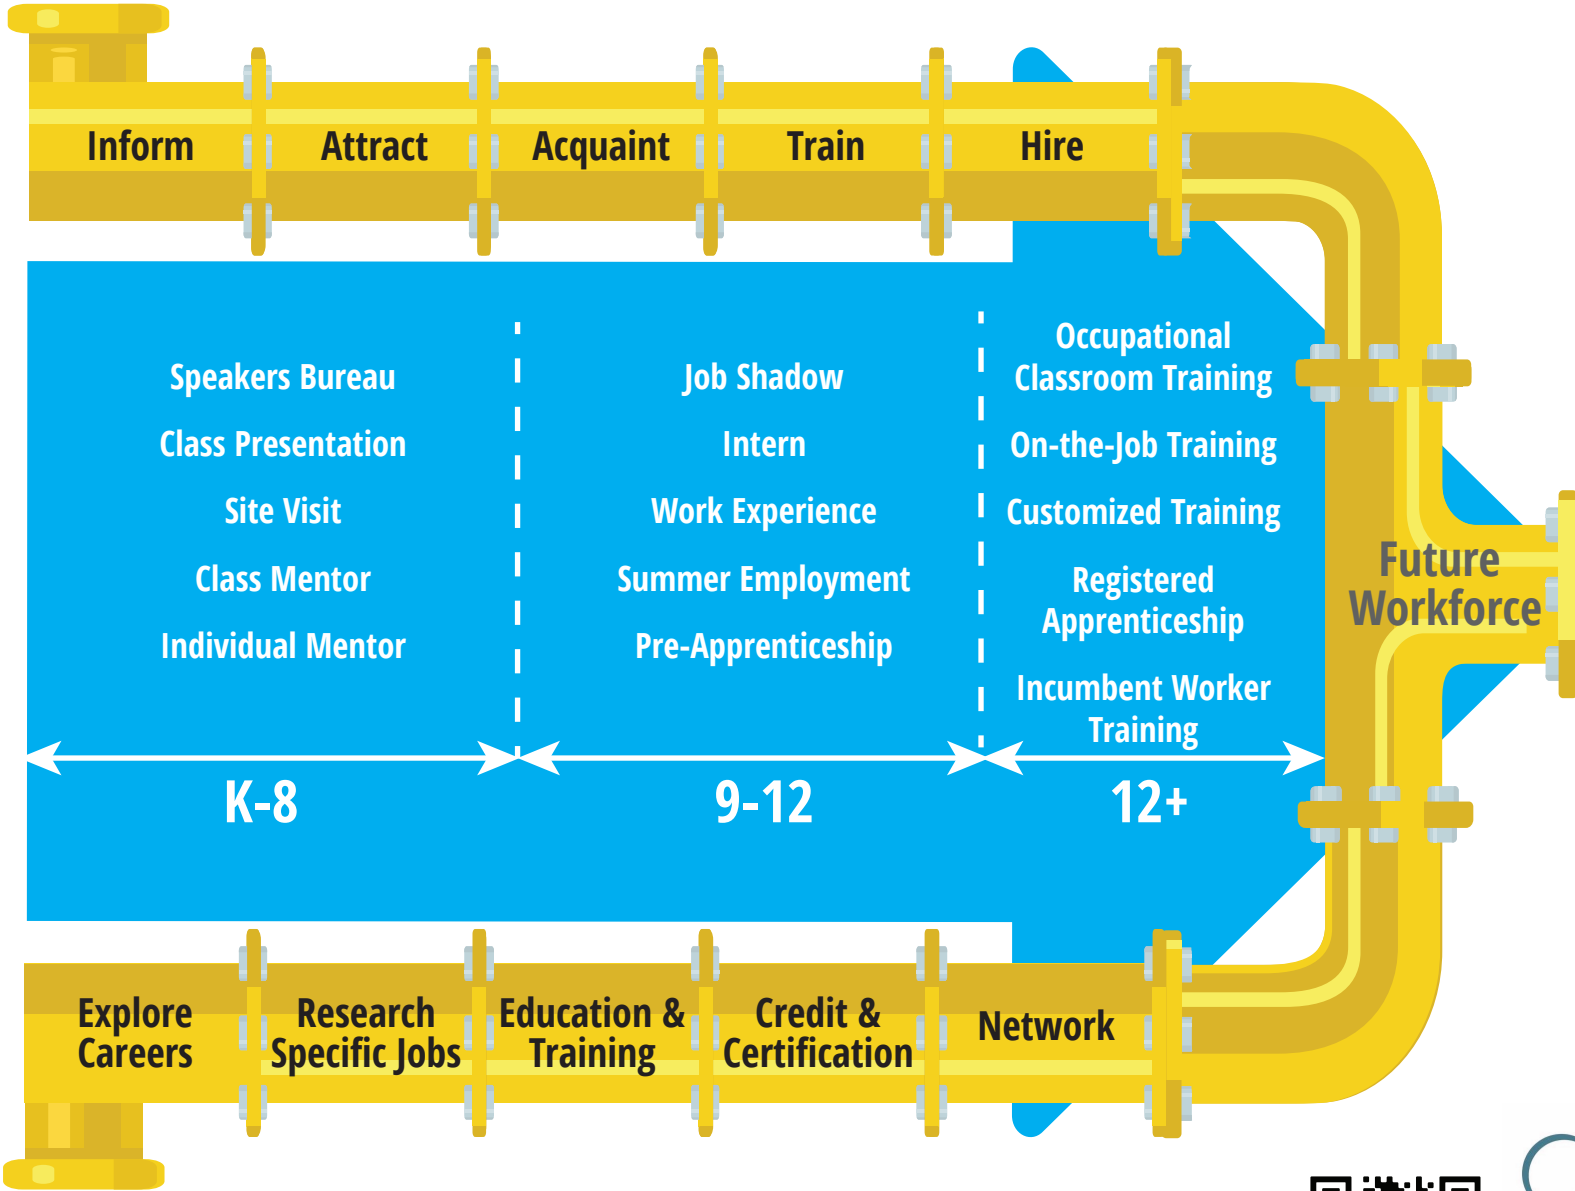

Employer Partners

Building The USVI Talent Pipeline

Supporting Governor Bryan's Workforce Development Initiative

Targeted industries:

- Agribusiness
- Coastal / Ocean Resources
- Health Sciences
- Light Manufacturing
- Professional & Tech Services
- Renewable Energy
- Research & Development
- VI-Style Tourism

Students K-12

WWW.VIDOL.GOV